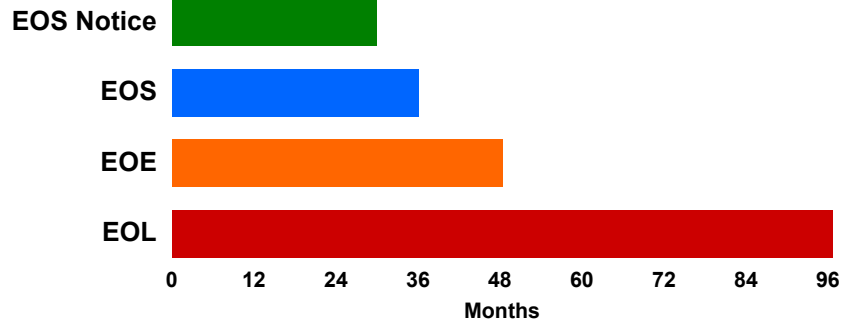

IOS Nomenclature

IOS Package Trees

Release Lifecycle

First Customer Shipment (FCS)

The release is made available to Cisco customers on CCO

EOS Notice

Notification of upcoming EOS

End of Sale (EOS)

The release is no longer orderable or included in manufactured shipments

End of Engineering (EOE)

The last day for software fixes; only TAC assistance is offered from this point

End of Life (EOL)

The last day for TAC support; release becomes obsolete; upgrade is only option for continued support