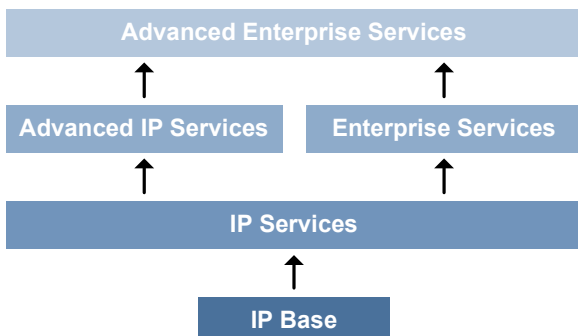

IOS Nomenclature

IOS Package Trees

Release Lifecycle

First Customer Shipment (FCS)

The release is made available to Cisco customers on CCO

EOS Notice

Notification of upcoming EOS

End of Sale (EOS)

The release is no longer orderable or included in manufactured shipments

End of Engineering (EOE)

The last day for software fixes; only TAC assistance is offered from this point

End of Life (EOL)

The last day for TAC support; release becomes obsolete; upgrade is only option for continued support