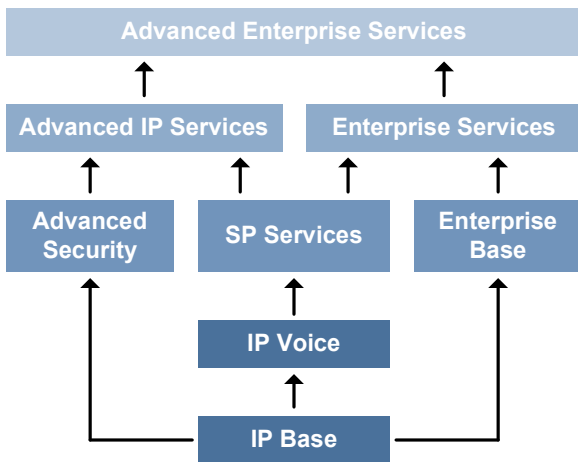

IOS Nomenclature

IOS Package Trees

Release Lifecycle

First Customer Shipment (FCS)

The release is made available to Cisco customers on CCO

EOS Notice

Notification of upcoming EOS

End of Sale (EOS)

The release is no longer orderable or included in manufactured shipments

End of Engineering (EOE)

The last day for software fixes; only TAC assistance is offered from this point

End of Life (EOL)

The last day for TAC support; release becomes obsolete; upgrade is only option for continued support